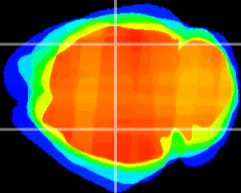

Coronal

Sagittal-R

Sagittal-L

ViBrism: CX03062
Horizontal

CA2/CA3