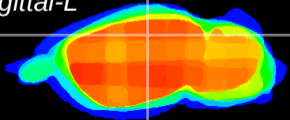

Coronal

Sagittal-R

Sagittal-L

ViBrism: CX03062
Horizontal

CA2/CA3