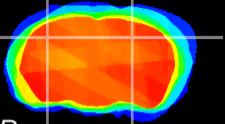

Coronal

Sagittal-R

Sagittal-L

ViBrism: CX03062
Horizontal

CA2/CA3