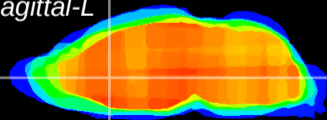

Coronal

Sagittal-R

Sagittal-L

ViBrism: CX03062
Horizontal

LS