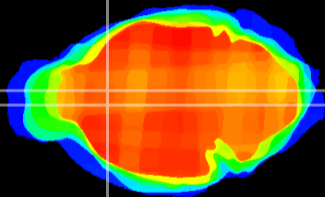

Coronal

Sagittal-R

Sagittal-L

ViBrism: CX03062
Horizontal

LS