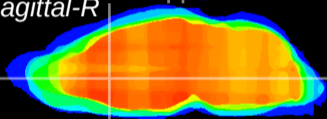

Coronal

Sagittal-R

Sagittal-L

ViBrism: CX03062
Horizontal

LS