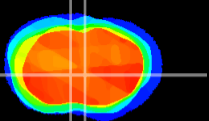

Coronal

Sagittal-R

Sagittal-L

ViBrism: CX03062
Horizontal

LS