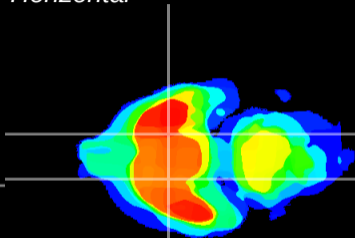

Coronal

Sagittal-R

Sagittal-L

ViBriSM: CX03063
Horizontal

S0