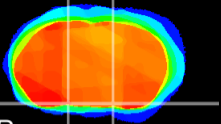

Coronal

Sagittal-R

Sagittal-L

ViBriSM: CX03063
Horizontal

S0