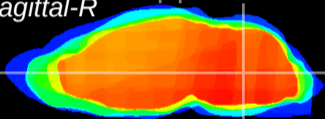

Coronal

Sagittal-R

Sagittal-L

ViBrism: CX03065
Horizontal

MVe