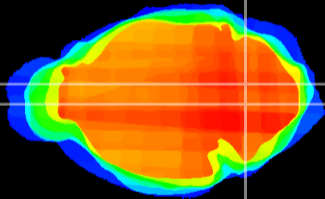

Coronal

Sagittal-R

Sagittal-L

ViBrism: CX03065
Horizontal

MVe