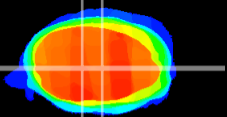

Coronal

Sagittal-R

Sagittal-L

ViBrism: CX03065
Horizontal

MVe