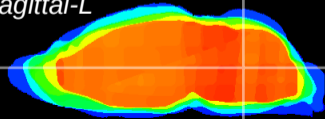

Coronal

Sagittal-R

Sagittal-L

ViBrism: CX03065
Horizontal

MVe