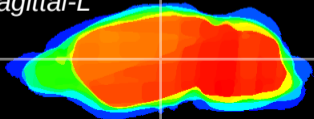

Coronal

Sagittal-R

Sagittal-L

ViBrism: CX03065
Horizontal

VPM/VPL