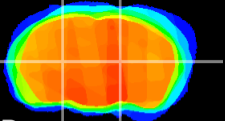

Coronal

Sagittal-R

Sagittal-L

ViBrism: CX03065
Horizontal

VPM/VPL