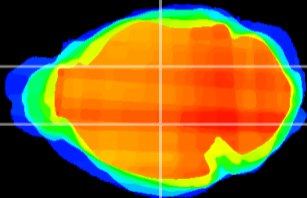

Coronal

Sagittal-R

Sagittal-L

ViBrism: CX03065
Horizontal

VPM/VPL