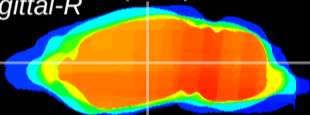

Coronal

Sagittal-R

Sagittal-L

ViBrism: CX03065
Horizontal

VPM/VPL