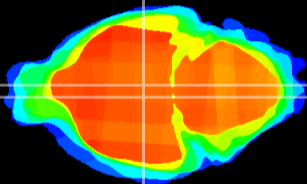

Coronal

Sagittal-R

Sagittal-L

ViBrism: CX03070
Horizontal

DM