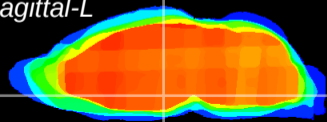

Coronal

Sagittal-R

Sagittal-L

ViBrism: CX03070
Horizontal

DM