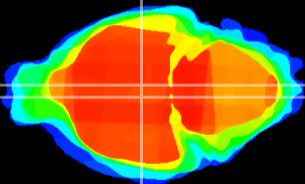

Coronal

Sagittal-R

Sagittal-L

ViBrism: CX03075
Horizontal

DM