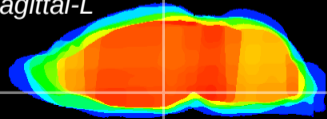

Coronal

Sagittal-R

Sagittal-L

ViBrism: CX03075
Horizontal

DM