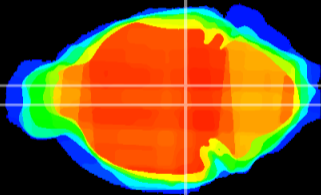

Coronal

Sagittal-R

Sagittal-L

ViBrism: CX03075
Horizontal

VTA