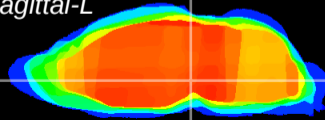

Coronal

Sagittal-R

Sagittal-L

ViBrism: CX03075
Horizontal

VTA