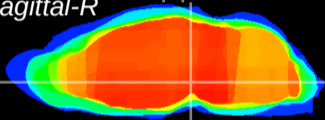

Coronal

Sagittal-R

Sagittal-L

ViBrism: CX03075
Horizontal

VTA