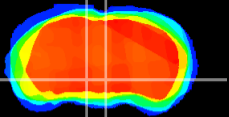

Coronal

Sagittal-R

Sagittal-L

ViBrism: CX03075
Horizontal

VTA