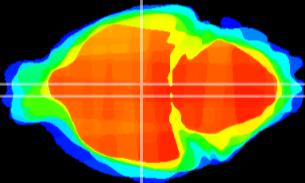

Coronal

Sagittal-R

Sagittal-L

ViBrism: CX03079
Horizontal

DM