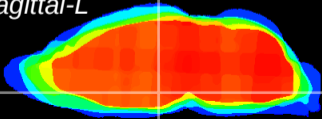

Coronal

Sagittal-R

Sagittal-L

ViBrism: CX03079
Horizontal

DM