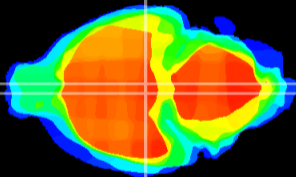

Coronal

Sagittal-R

Sagittal-L

ViBrism: CX03079
Horizontal

M