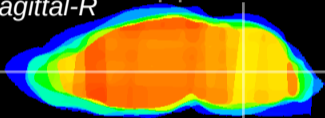

Coronal

Sagittal-R

Sagittal-L

ViBrism: CX03080
Horizontal

MVe