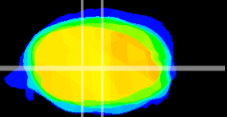

Coronal

Sagittal-R

Sagittal-L

ViBrism: CX03080
Horizontal

MVe