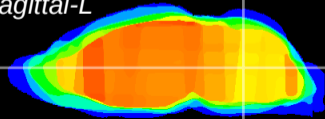

Coronal

Sagittal-R

Sagittal-L

ViBrism: CX03080
Horizontal

MVe