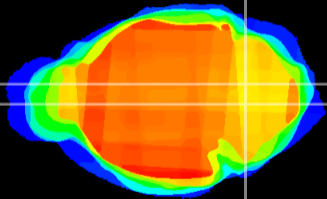

Coronal

Sagittal-R

Sagittal-L

ViBrism: CX03080
Horizontal

MVe