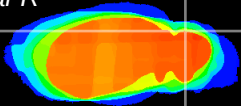

Coronal

Sagittal-R

Sagittal-L

ViBrism: CX03082
Horizontal

Cb lobe