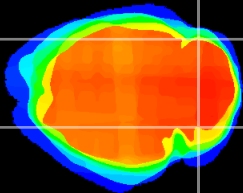

Coronal

Sagittal-R

Sagittal-L

ViBrism: CX03082
Horizontal

Cb lobe