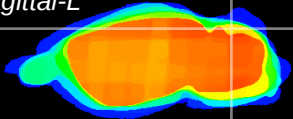

Coronal

Sagittal-R

Sagittal-L

ViBrism: CX03082
Horizontal

Cb lobe