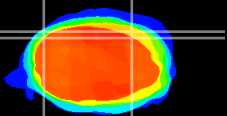

Coronal

Sagittal-R

Sagittal-L

ViBrism: CX03082
Horizontal

Cb lobe