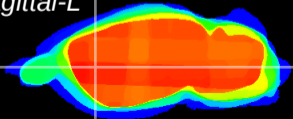

Coronal

Sagittal-R

Sagittal-L

ViBrism: CX03086
Horizontal

CPU lateral