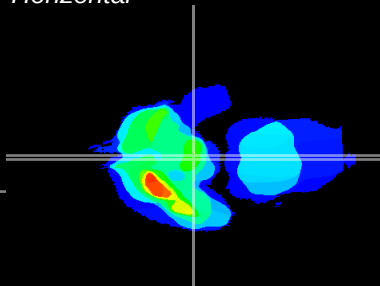

Coronal

Sagittal-R

Sagittal-L

ViBriSm: CX03086
Horizontal

ME