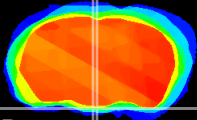

Coronal

Sagittal-R

Sagittal-L

ViBriSm: CX03086
Horizontal

ME