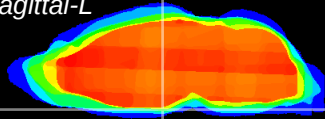

Coronal

Sagittal-R

Sagittal-L

ViBriSm: CX03086
Horizontal

ME