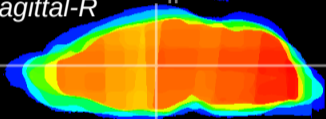

Coronal

Sagittal-R

Sagittal-L

ViBrism: CX03089
Horizontal

MD