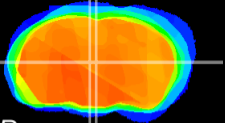

Coronal

Sagittal-R

Sagittal-L

ViBrism: CX03089
Horizontal

MD