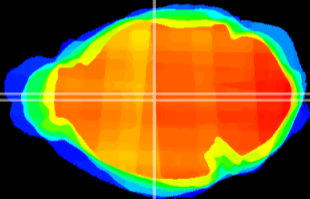

Coronal

Sagittal-R

Sagittal-L

ViBrism: CX03089
Horizontal

MD