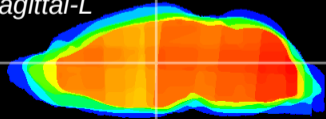

Coronal

Sagittal-R

Sagittal-L

ViBrism: CX03089
Horizontal

MD