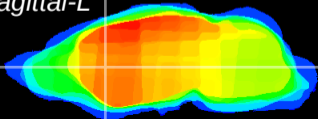

Coronal

Sagittal-R

Sagittal-L

ViBriSm: CX03090  
Horizontal

CPU medial