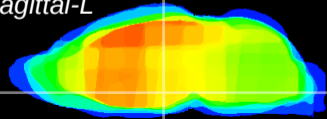

Coronal

Sagittal-R

Sagittal-L

ViBrism: CX03090
Horizontal

DM