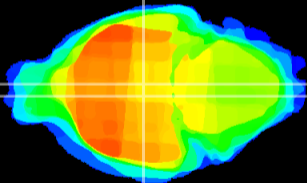

Coronal

Sagittal-R

Sagittal-L

ViBrism: CX03090
Horizontal

DM