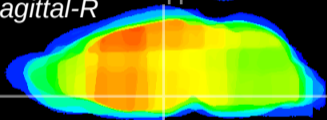

Coronal

Sagittal-R

Sagittal-L

ViBrism: CX03090
Horizontal

DM