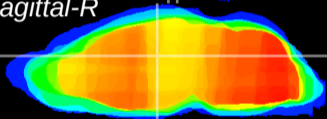

Coronal

Sagittal-R

Sagittal-L

ViBrism: CX03093
Horizontal

Hb