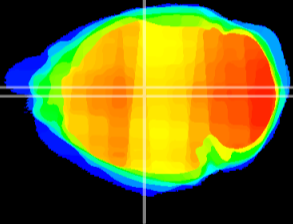

Coronal

Sagittal-R

Sagittal-L

ViBrism: CX03093
Horizontal

Hb