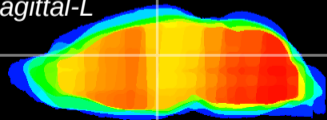

Coronal

Sagittal-R

Sagittal-L

ViBrism: CX03093
Horizontal

Hb