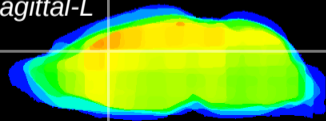

Coronal

Sagittal-R

Sagittal-L

ViBrism: CX03094
Horizontal

Cx cingulate