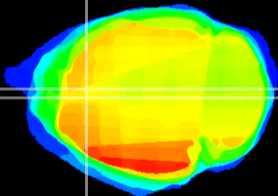

Coronal

Sagittal-R

Sagittal-L

ViBrism: CX03094
Horizontal

Cx cingulate