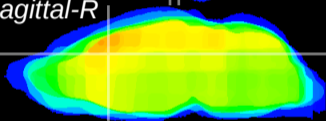

Coronal

Sagittal-R

Sagittal-L

ViBrism: CX03094
Horizontal

Cx cingulate