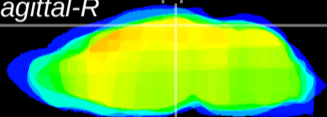

Coronal

Sagittal-R

Sagittal-L

ViBrism: CX03094
Horizontal

RS