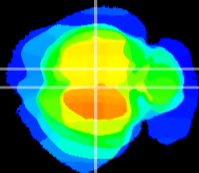

Coronal

Sagittal-R

Sagittal-L

ViBrism: CX03094
Horizontal

RS