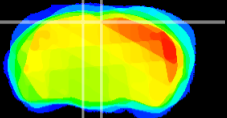

Coronal

Sagittal-R

Sagittal-L

ViBrism: CX03094
Horizontal

RS