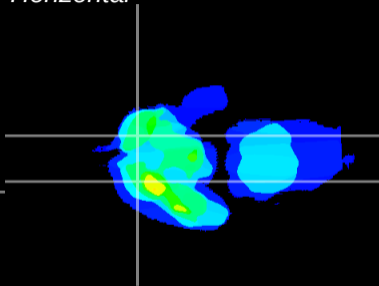

Coronal

Sagittal-R

Sagittal-L

ViBrism: CX03097
Horizontal

Tu