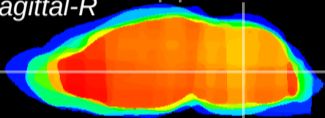

Coronal

Sagittal-R

Sagittal-L

ViBrism: CX03101
Horizontal

MVe