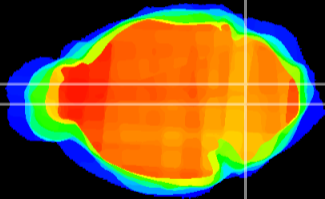

Coronal

Sagittal-R

Sagittal-L

ViBrism: CX03101
Horizontal

MVe