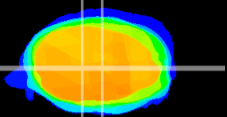

Coronal

Sagittal-R

Sagittal-L

ViBrism: CX03101
Horizontal

MVe