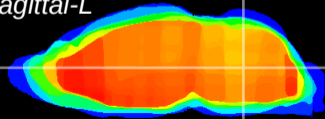

Coronal

Sagittal-R

Sagittal-L

ViBrism: CX03101
Horizontal

MVe