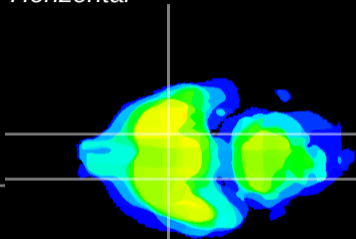

Coronal

Sagittal-R

Sagittal-L

ViBrisM: CX03105  
Horizontal

S0