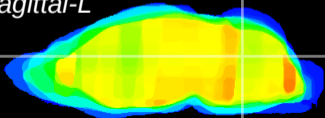

Coronal

Sagittal-R

Sagittal-L

ViBrism: CX03106
Horizontal

Cb nucleus