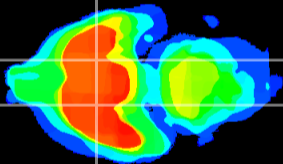

Coronal

Sagittal-R

Sagittal-L

ViBrism: CX03108
Horizontal

S0