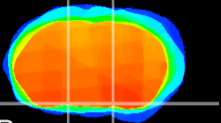

Coronal

Sagittal-R

Sagittal-L

ViBrism: CX03108
Horizontal

S0