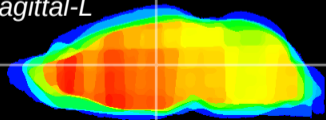

Coronal

Sagittal-R

Sagittal-L

ViBrism: CX03112
Horizontal

MD