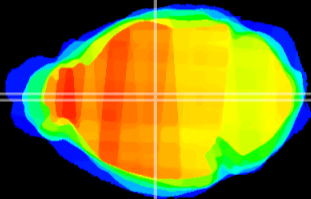

Coronal

Sagittal-R

Sagittal-L

ViBrism: CX03112
Horizontal

MD