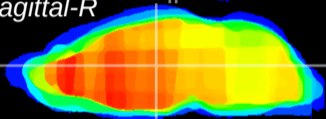

Coronal

Sagittal-R

Sagittal-L

ViBrism: CX03112
Horizontal

MD