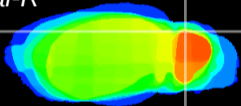

Coronal

Sagittal-R

Sagittal-L

ViBrism: CX03113
Horizontal

Cb lobe