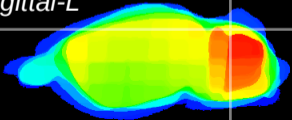

Coronal

Sagittal-R

Sagittal-L

ViBrism: CX03113
Horizontal

Cb lobe