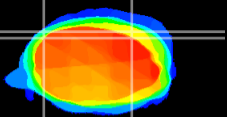

Coronal

Sagittal-R

Sagittal-L

ViBrism: CX03113
Horizontal

Cb lobe