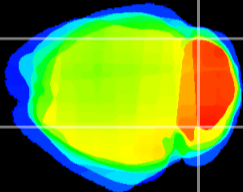

Coronal

Sagittal-R

Sagittal-L

ViBrism: CX03113
Horizontal

Cb lobe