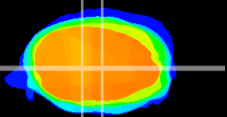

Coronal

Sagittal-R

Sagittal-L

ViBrism: CX03116
Horizontal

MVe