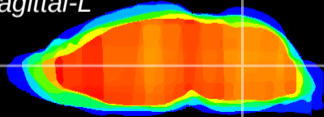

Coronal

Sagittal-R

Sagittal-L

ViBrism: CX03116
Horizontal

MVe