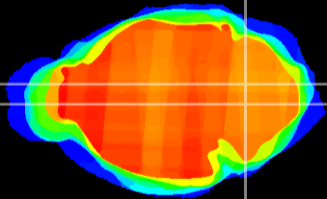

Coronal

Sagittal-R

Sagittal-L

ViBrism: CX03116
Horizontal

MVe