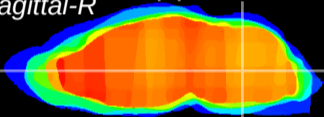

Coronal

Sagittal-R

Sagittal-L

ViBrism: CX03116
Horizontal

MVe