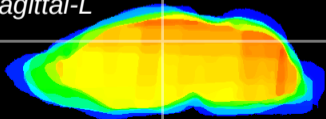

Coronal

Sagittal-R

Sagittal-L

ViBrism: CX03118
Horizontal

DG