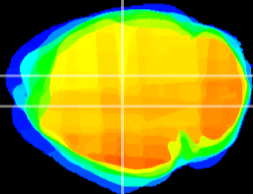

Coronal

Sagittal-R

Sagittal-L

ViBrism: CX03118
Horizontal

DG