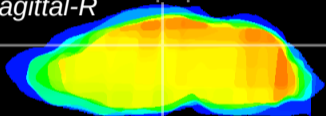

Coronal

Sagittal-R

Sagittal-L

ViBrism: CX03118
Horizontal

DG