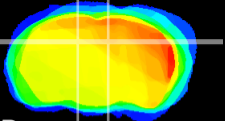

Coronal

Sagittal-R

Sagittal-L

ViBrism: CX03118
Horizontal

DG