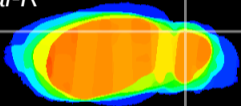

Coronal

Sagittal-R

Sagittal-L

ViBriSM: CX03121
Horizontal

Cb lobe