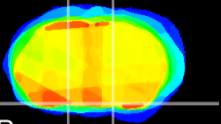

Coronal

Sagittal-R

Sagittal-L

ViBrism: CX03126
Horizontal

S0