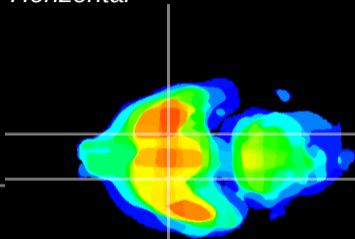

Coronal

Sagittal-R

Sagittal-L

ViBrism: CX03126
Horizontal

S0