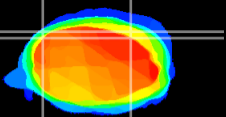

Coronal

Sagittal-R

Sagittal-L

ViBrism: CX03127
Horizontal

Cb lobe