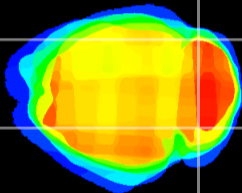

Coronal

Sagittal-R

Sagittal-L

ViBrism: CX03127
Horizontal

Cb lobe