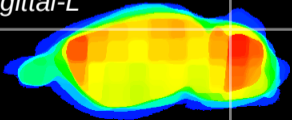

Coronal

Sagittal-R

Sagittal-L

ViBrism: CX03127
Horizontal

Cb lobe