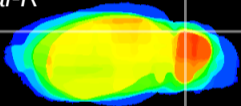

Coronal

Sagittal-R

Sagittal-L

ViBrism: CX03127
Horizontal

Cb lobe