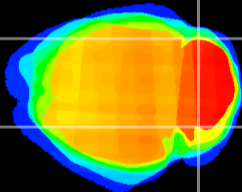

*Coronal*

*Sagittal-R*

*Sagittal-L*

ViBrism: CX03146  
*Horizontal*

Cb lobe