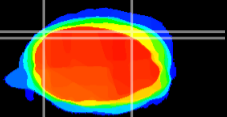

*Coronal*

*Sagittal-R*

*Sagittal-L*

ViBrism: CX03146  
*Horizontal*

Cb lobe