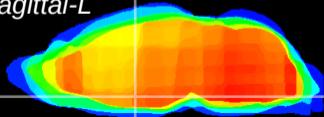

Coronal

Sagittal-R

Sagittal-L

ViBrism: CX03147  
Horizontal

SPa dorsal