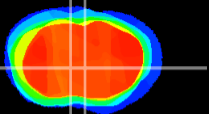

Coronal

Sagittal-R

Sagittal-L

ViBrism: CX03150
Horizontal

LS