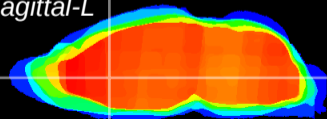

Coronal

Sagittal-R

Sagittal-L

ViBrism: CX03150
Horizontal

LS