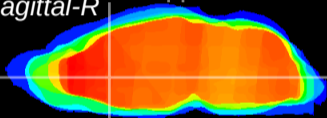

Coronal

Sagittal-R

Sagittal-L

ViBrism: CX03150
Horizontal

LS