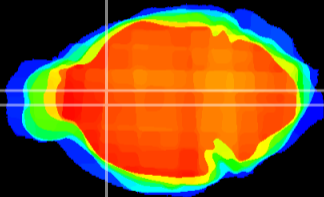

Coronal

Sagittal-R

Sagittal-L

ViBrism: CX03150
Horizontal

LS