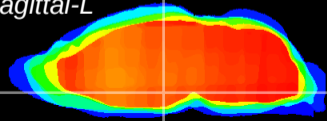

Coronal

Sagittal-R

Sagittal-L

ViBrism: CX03152
Horizontal

DM