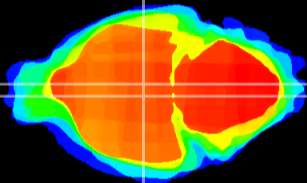

Coronal

Sagittal-R

Sagittal-L

ViBrism: CX03152
Horizontal

DM