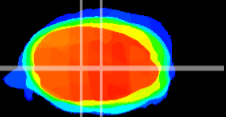

Coronal

Sagittal-R

Sagittal-L

ViBrism: CX03153
Horizontal

MVe