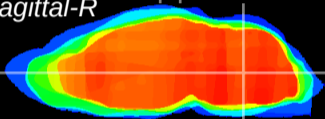

Coronal

Sagittal-R

Sagittal-L

ViBrism: CX03153
Horizontal

MVe