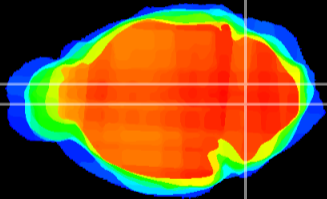

Coronal

Sagittal-R

Sagittal-L

ViBrism: CX03153
Horizontal

MVe