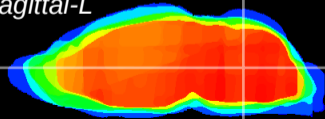

Coronal

Sagittal-R

Sagittal-L

ViBrism: CX03153
Horizontal

MVe