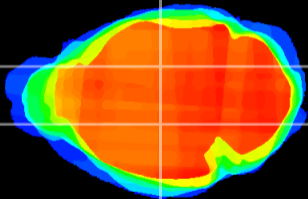

Coronal

Sagittal-R

Sagittal-L

ViBrism: CX03153
Horizontal

VPM/VPL