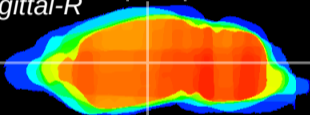

Coronal

Sagittal-R

Sagittal-L

ViBrism: CX03153
Horizontal

VPM/VPL