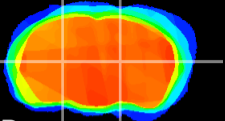

Coronal

Sagittal-R

Sagittal-L

ViBrism: CX03153
Horizontal

VPM/VPL