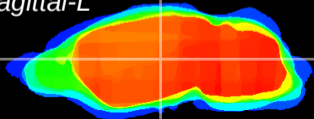

Coronal

Sagittal-R

Sagittal-L

ViBrism: CX03153
Horizontal

VPM/VPL