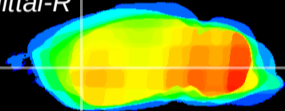

*Coronal*

*Sagittal-R*

*Sagittal-L*

ViBrism: CX03156  
*Horizontal*

CPU lateral