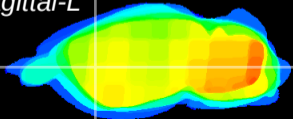

*Coronal*

*Sagittal-R*

*Sagittal-L*

ViBrism: CX03156  
*Horizontal*

CPU lateral