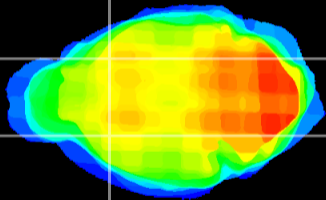

*Coronal*

*Sagittal-R*

*Sagittal-L*

ViBrism: CX03156  
*Horizontal*

CPU lateral