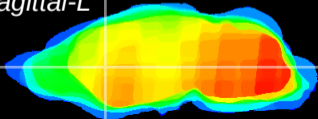

Coronal

Sagittal-R

Sagittal-L

ViBrism: CX03156
Horizontal

CPU medial