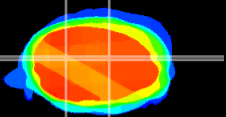

Coronal

Sagittal-R

Sagittal-L

ViBrism: CX03157
Horizontal

Cb nucleus