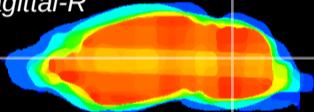

Coronal

Sagittal-R

Sagittal-L

ViBrism: CX03157
Horizontal

Cb nucleus