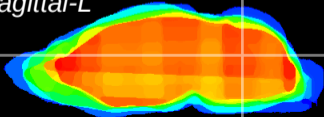

Coronal

Sagittal-R

Sagittal-L

ViBrism: CX03157
Horizontal

Cb nucleus