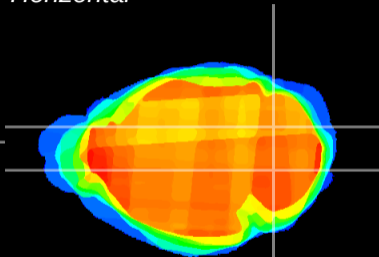

Coronal

Sagittal-R

Sagittal-L

ViBrism: CX03157
Horizontal

Cb nucleus