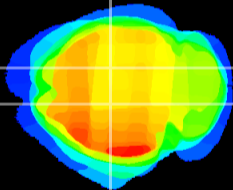

Coronal

Sagittal-R

Sagittal-L

ViBrism: CX03163
Horizontal

CA1