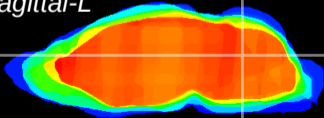

Coronal

Sagittal-R

Sagittal-L

ViBrism: CX03170
Horizontal

Cb nucleus