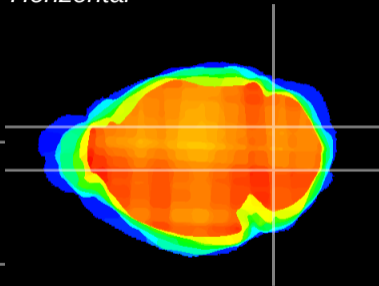

Coronal

Sagittal-R

Sagittal-L

ViBrism: CX03170
Horizontal

Cb nucleus