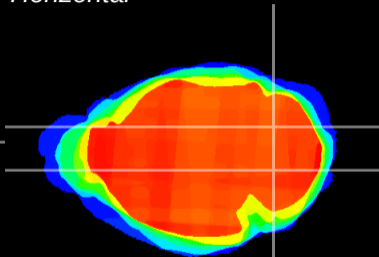

Coronal

Sagittal-R

Sagittal-L

ViBrism: CX03174
Horizontal

Cb nucleus