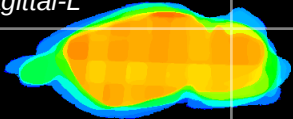

Coronal

Sagittal-R

Sagittal-L

ViBrism: CX03177
Horizontal

Cb lobe