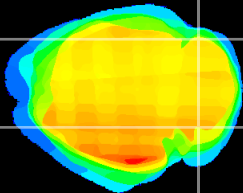

Coronal

Sagittal-R

Sagittal-L

ViBrism: CX03177
Horizontal

Cb lobe