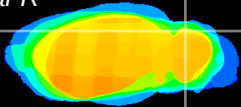

Coronal

Sagittal-R

Sagittal-L

ViBrism: CX03177
Horizontal

Cb lobe