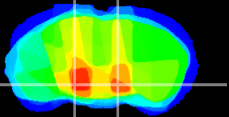

Coronal

Sagittal-R

Sagittal-L

ViBrism: CX03183
Horizontal

SN