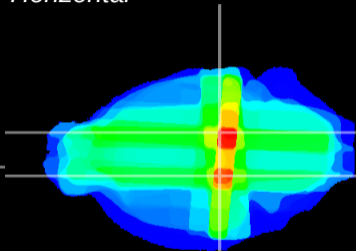

Coronal

Sagittal-R

Sagittal-L

ViBrism: CX03183
Horizontal

SN