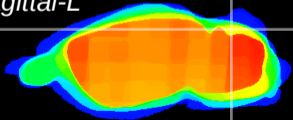

Coronal

Sagittal-R

Sagittal-L

ViBrism: CX03189
Horizontal

Cb lobe