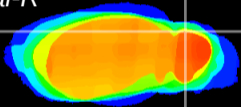

Coronal

Sagittal-R

Sagittal-L

ViBrism: CX03189
Horizontal

Cb lobe