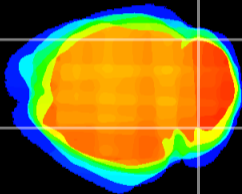

Coronal

Sagittal-R

Sagittal-L

ViBrism: CX03189
Horizontal

Cb lobe