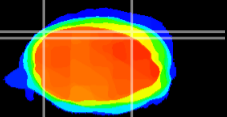

Coronal

Sagittal-R

Sagittal-L

ViBrism: CX03189
Horizontal

Cb lobe