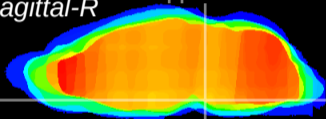

Coronal

Sagittal-R

Sagittal-L

ViBrism: CX03189
Horizontal

Pn