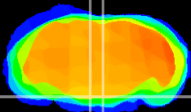

Coronal

Sagittal-R

Sagittal-L

ViBrism: CX03189
Horizontal

Pn