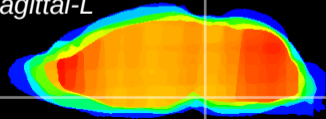

Coronal

Sagittal-R

Sagittal-L

ViBrism: CX03189
Horizontal

Pn