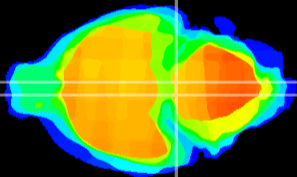

Coronal

Sagittal-R

Sagittal-L

ViBrism: CX03189
Horizontal

Pn