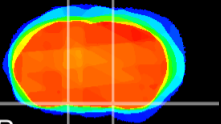

Coronal

Sagittal-R

Sagittal-L

ViBrism: CX03190
Horizontal

S0