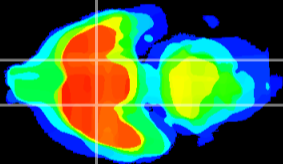

Coronal

Sagittal-R

Sagittal-L

ViBrism: CX03190
Horizontal

S0