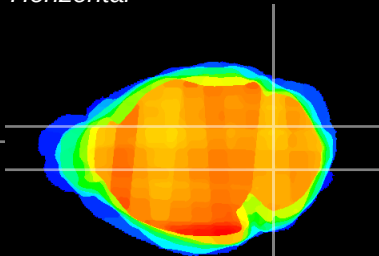

Coronal

Sagittal-R

Sagittal-L

ViBrism: CX03195  
Horizontal

Cb nucleus