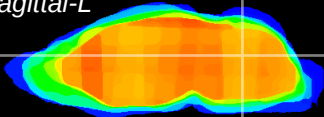

Coronal

Sagittal-R

Sagittal-L

ViBrism: CX03195  
Horizontal

Cb nucleus